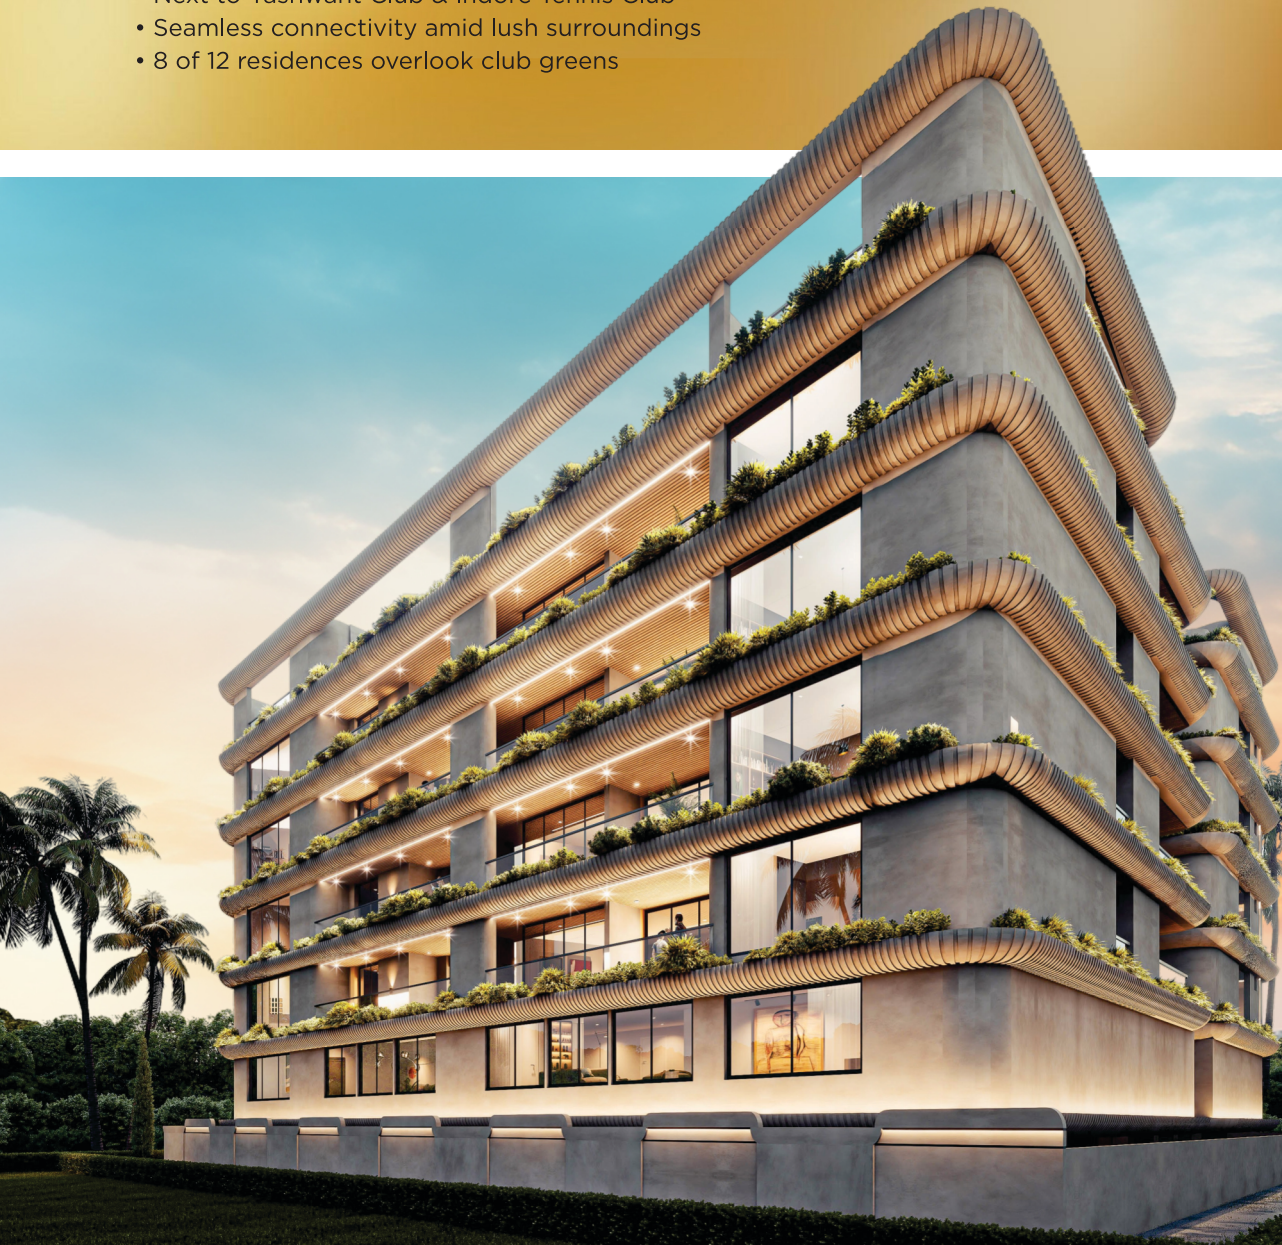

an
address
that lives
upto your
story.

THE ADDRESS OF
LIFETIME

SHRI HARI 
CROWN

SHRI HARI
CROWN

SHRI HARI
CROWN

The City's Most Iconic Location. Reserved for You.

At MG Road, opposite T.I. Mall, CROWN commands unmatched prestige and connectivity. Surrounded by Indore's elite clubs, culture, and conveniences. It's where life meets legacy.

- Prime MG Road location – Indore's elite zone
- Next to Yashwant Club & Indore Tennis Club
- Seamless connectivity amid lush surroundings
- 8 of 12 residences overlook club greens

S H R I H A R I
CROWN

An Address Too Rare to Be Repeated.

Only twelve ultra-luxury residences at Indore's most iconic stretch. CROWN isn't for everyone. **it's reserved for those who value legacy over luxury, presence over prominence.**